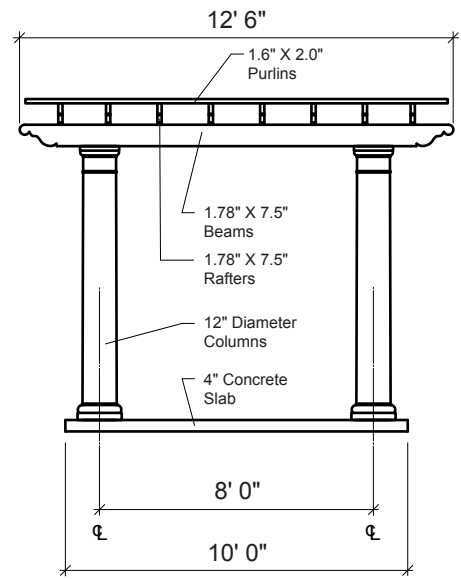

## 12' X 14' Arbor

**Columns on center: 8' x 10'**  
**Overhead coverage: 12' 6" x 14' 6"**  
**Minimum pad size**  
**(recommended): 10' x 12'**

*All hardware is manufactured from aluminum or stainless steel.*

4 X 11	12 X 12	12 X 14	12 X 16	14 X 14	16 X 16	16 X 20
--------	---------	---------	---------	---------	---------	---------