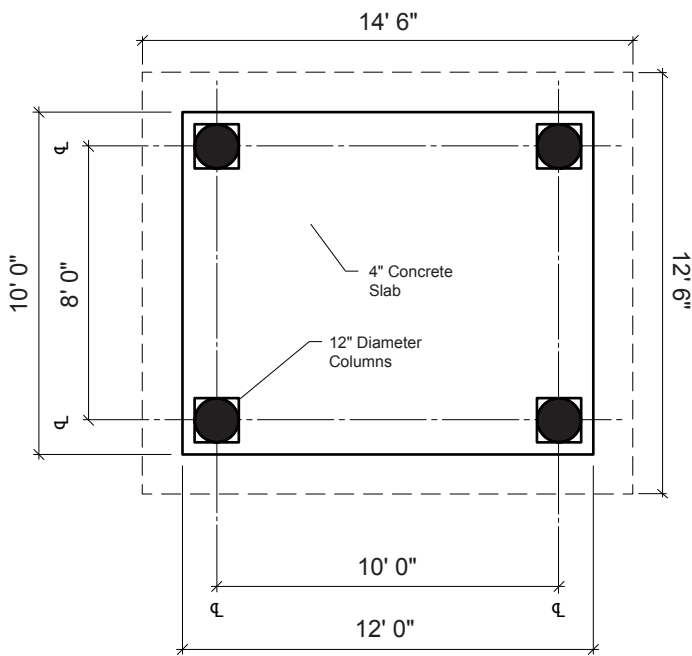

## 12' X 14' Arbor

**Columns on center: 8' x 10'**  
**Overhead coverage: 12' 6" x 14' 6"**  
**Minimum pad size**  
**(recommended): 10' x 12'**

*All hardware is manufactured from aluminum or stainless steel.*

4 X 11	12 X 12	12 X 14	12 X 16	14 X 14	16 X 16	16 X 20
--------	---------	---------	---------	---------	---------	---------