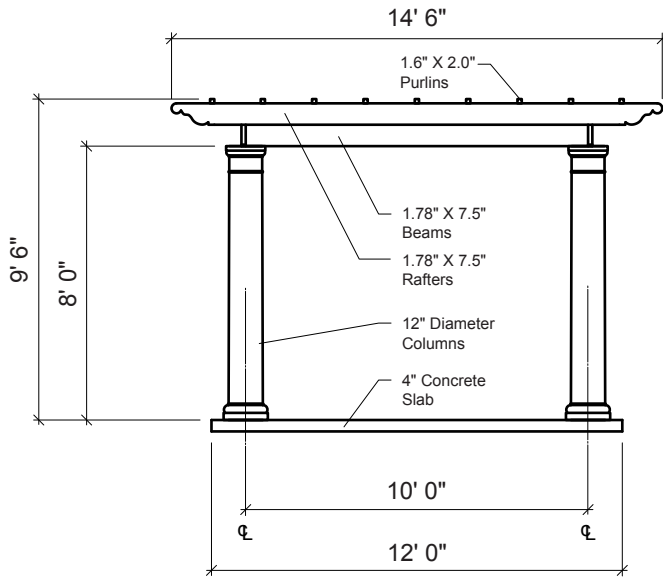

## 12' X 14' Arbor

**Columns on center: 8' x 10'**  
**Overhead coverage: 12' 6" x 14' 6"**  
**Minimum pad size**  
**(recommended): 10' x 12'**

*All hardware is manufactured from aluminum or stainless steel.*

4 X 11	12 X 12	12 X 14	12 X 16	14 X 14	16 X 16	16 X 20
--------	---------	---------	---------	---------	---------	---------