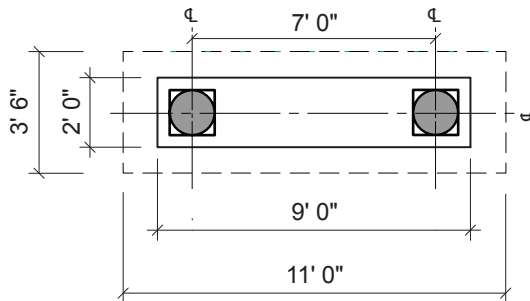

ARBORTECT

Affordable Classic Structures for Outdoor Living

4' X 11' Swing/Accent Arbor

Columns on center: 7'
 Overhead coverage: 3' 6" x 11' 0"
 Minimum pad size
 (recommended): 2' x 9'

All hardware is manufactured from aluminum or stainless steel.

4 X 11	12 X 12	12 X 14	12 X 16	14 X 14	16 X 16	16 X 20
--------	---------	---------	---------	---------	---------	---------