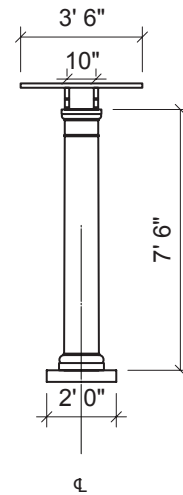

ARBORTECT

Affordable Classic Structures for Outdoor Living

4' X 11' Swing/Accent Arbor

Columns on center: 7'
 Overhead coverage: 3' 6" x 11' 0"
 Minimum pad size
 (recommended): 2' x 9'

All hardware is manufactured from aluminum or stainless steel.

4 X 11	12 X 12	12 X 14	12 X 16	14 X 14	16 X 16	16 X 20
--------	---------	---------	---------	---------	---------	---------