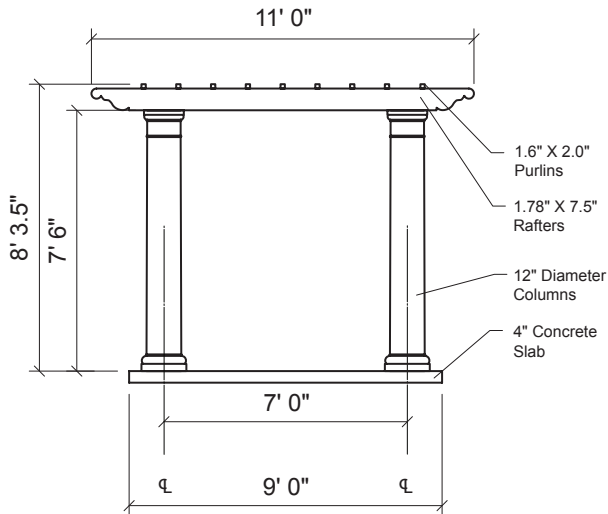

ARBORTECT

Affordable Classic Structures for Outdoor Living

4' X 11' Swing/Accent Arbor

Columns on center: 7'
 Overhead coverage: 3' 6" x 11' 0"
 Minimum pad size
 (recommended): 2' x 9'

All hardware is manufactured from aluminum or stainless steel.

4 X 11	12 X 12	12 X 14	12 X 16	14 X 14	16 X 16	16 X 20
--------	---------	---------	---------	---------	---------	---------